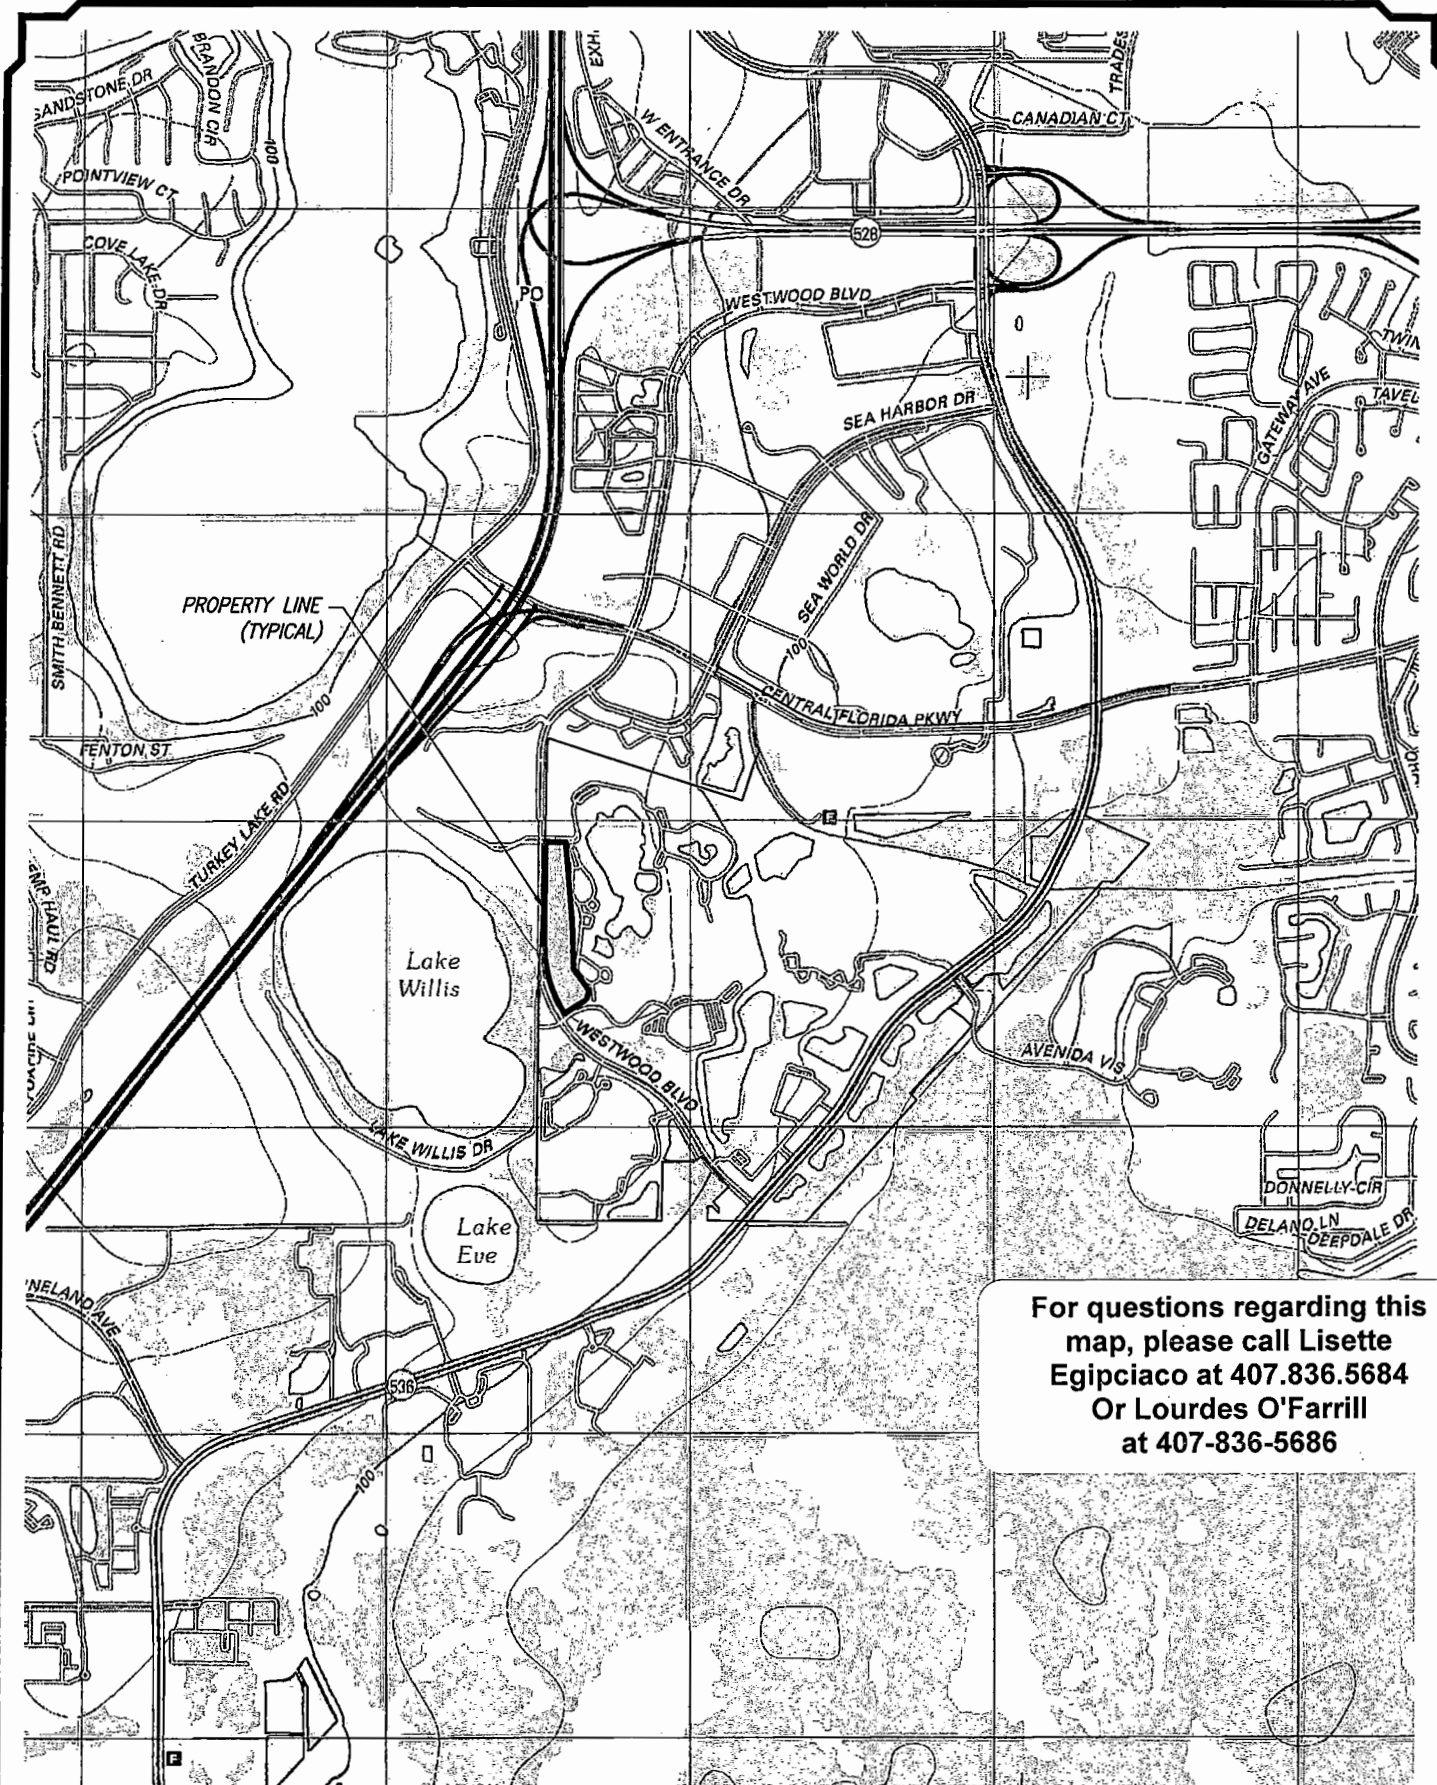

For questions regarding this map, please call Lisette Egipciano at 407.836.5684 Or Lourdes O'Farrill at 407-836-5686

Location Map

Westwood Reserve at Grande Pines

March 1, 2016
P & B Job No.: 15-123

2602 E. Livingston St.
Orlando, Florida 32803- 407.487.2594

POULOS & BENNETT

www.poulosandbennett.com
Certificate of Authorization No. 28567

SCALE IN FEET
Exhibit 1