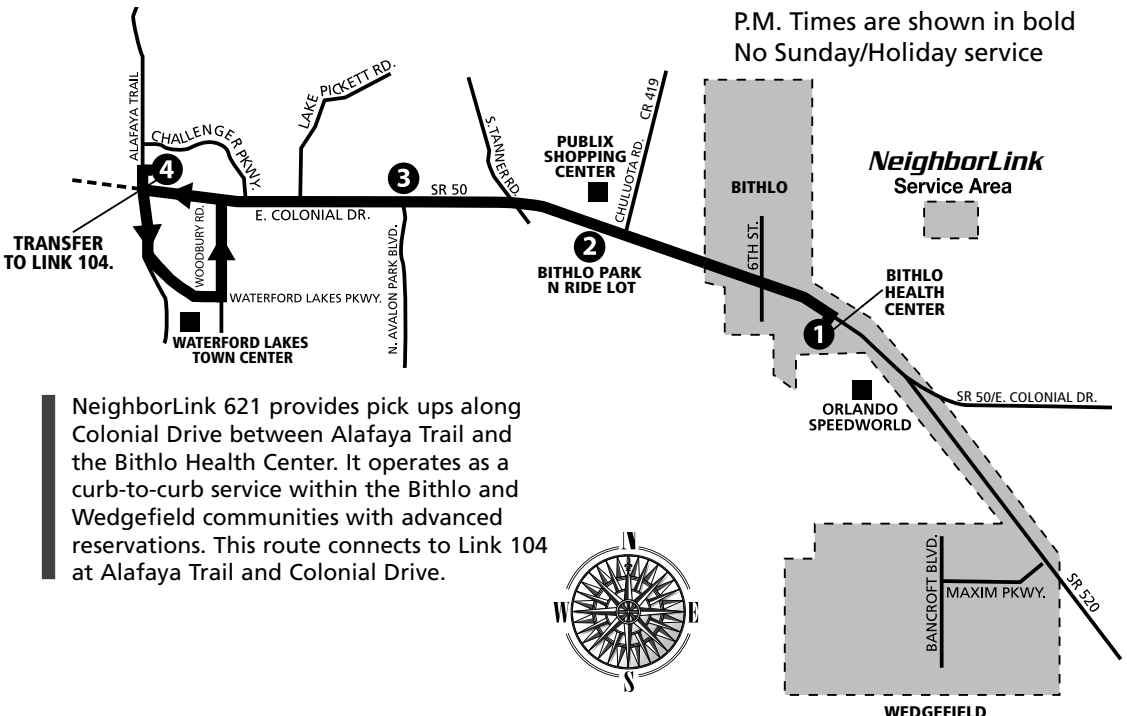

## Monday - Saturday

**Call 407-244-0808  
to request a ride  
on the NeighborLink.**

### BITHLO HEALTH CENTER TO ALAFAYA TR. & COLONIAL DR.

### ALAFAYA TR. & COLONIAL DR. TO BITHLO HEALTH CENTER

BITHLO HEALTH CENTER	BITHLO PARK N RIDE	AVALON PARK BLVD. & COLONIAL DR.	ALAFAYA TR. & COLONIAL DR.	ALAFAYA TR. & COLONIAL DR.	AVALON PARK BLVD. & COLONIAL DR.	BITHLO PARK N RIDE	BITHLO HEALTH CENTER
<b>1</b>	<b>2</b>	<b>3</b>	<b>4</b>	<b>4</b>	<b>3</b>	<b>2</b>	<b>1</b>
5:30	5:35	5:37	5:45	5:45	5:55	5:57	6:05
6:50	6:55	6:57	7:05	7:15	7:25	7:27	7:35
8:20	8:25	8:27	8:35	8:45	8:55	8:57	9:05
9:50	9:55	9:57	10:05	10:15	10:25	10:27	10:35
11:20	11:25	11:27	11:35	11:45	11:55	11:57	<b>12:05</b>
<b>12:50</b>	<b>12:55</b>	<b>12:57</b>	<b>1:05</b>	<b>1:15</b>	<b>1:25</b>	<b>1:27</b>	<b>1:35</b>
<b>2:20</b>	<b>2:25</b>	<b>2:27</b>	<b>2:35</b>	<b>2:45</b>	<b>2:55</b>	<b>2:57</b>	<b>3:05</b>
<b>3:50</b>	<b>3:55</b>	<b>3:57</b>	<b>4:05</b>	<b>4:15</b>	<b>4:25</b>	<b>4:27</b>	<b>4:35</b>
<b>5:20</b>	<b>5:25</b>	<b>5:27</b>	<b>5:35</b>	<b>5:45</b>	<b>5:55</b>	<b>5:57</b>	<b>6:05</b>
<b>6:50</b>	<b>6:55</b>	<b>6:57</b>	<b>7:05</b>	<b>7:15</b>	<b>7:25</b>	<b>7:27</b>	<b>7:35</b>

P.M. Times are shown in bold  
No Sunday/Holiday service

NeighborLink 621 provides pick ups along Colonial Drive between Alafaya Trail and the Bithlo Health Center. It operates as a curb-to-curb service within the Bithlo and Wedgefield communities with advanced reservations. This route connects to Link 104 at Alafaya Trail and Colonial Drive.